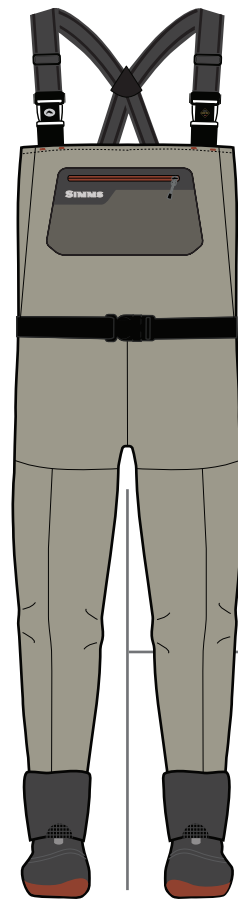

Bodies come in all different shapes and forms! That is why Simms offer waders in so many sizes. The only way to be absolutely sure that you buy the wader with the optimal fit for you is to try it on at your local dealer. This will be essential for the life of your wader as well as for your own comfort and your fishing experience for a long time.